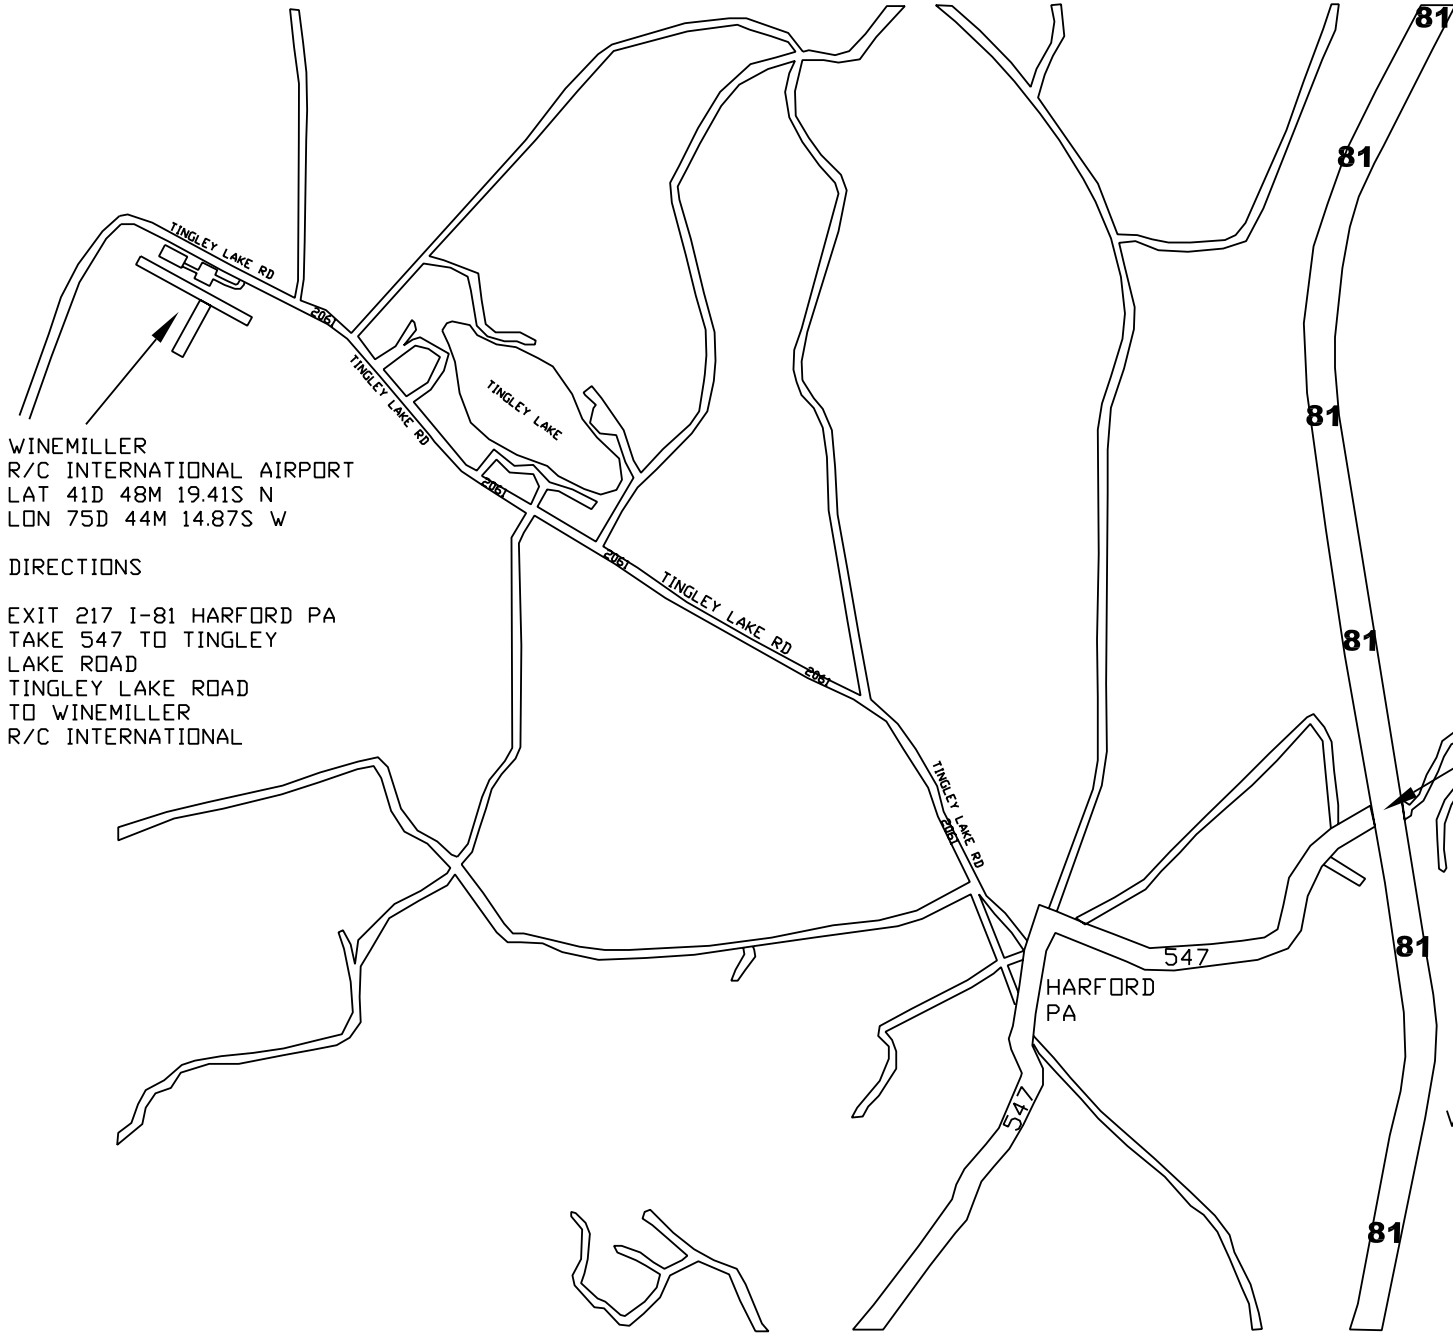

NORTH

BINGHAMTON NY

WINEMILLER
 R/C INTERNATIONAL AIRPORT
 LAT 41D 48M 19.41S N
 LON 75D 44M 14.87S W

DIRECTIONS

EXIT 217 I-81 HARFORD PA
 TAKE 547 TO TINGLEY
 LAKE ROAD
 TINGLEY LAKE ROAD
 TO WINEMILLER
 R/C INTERNATIONAL

EXIT
217

WILKES BARRE / SCRANTON

SOUTH