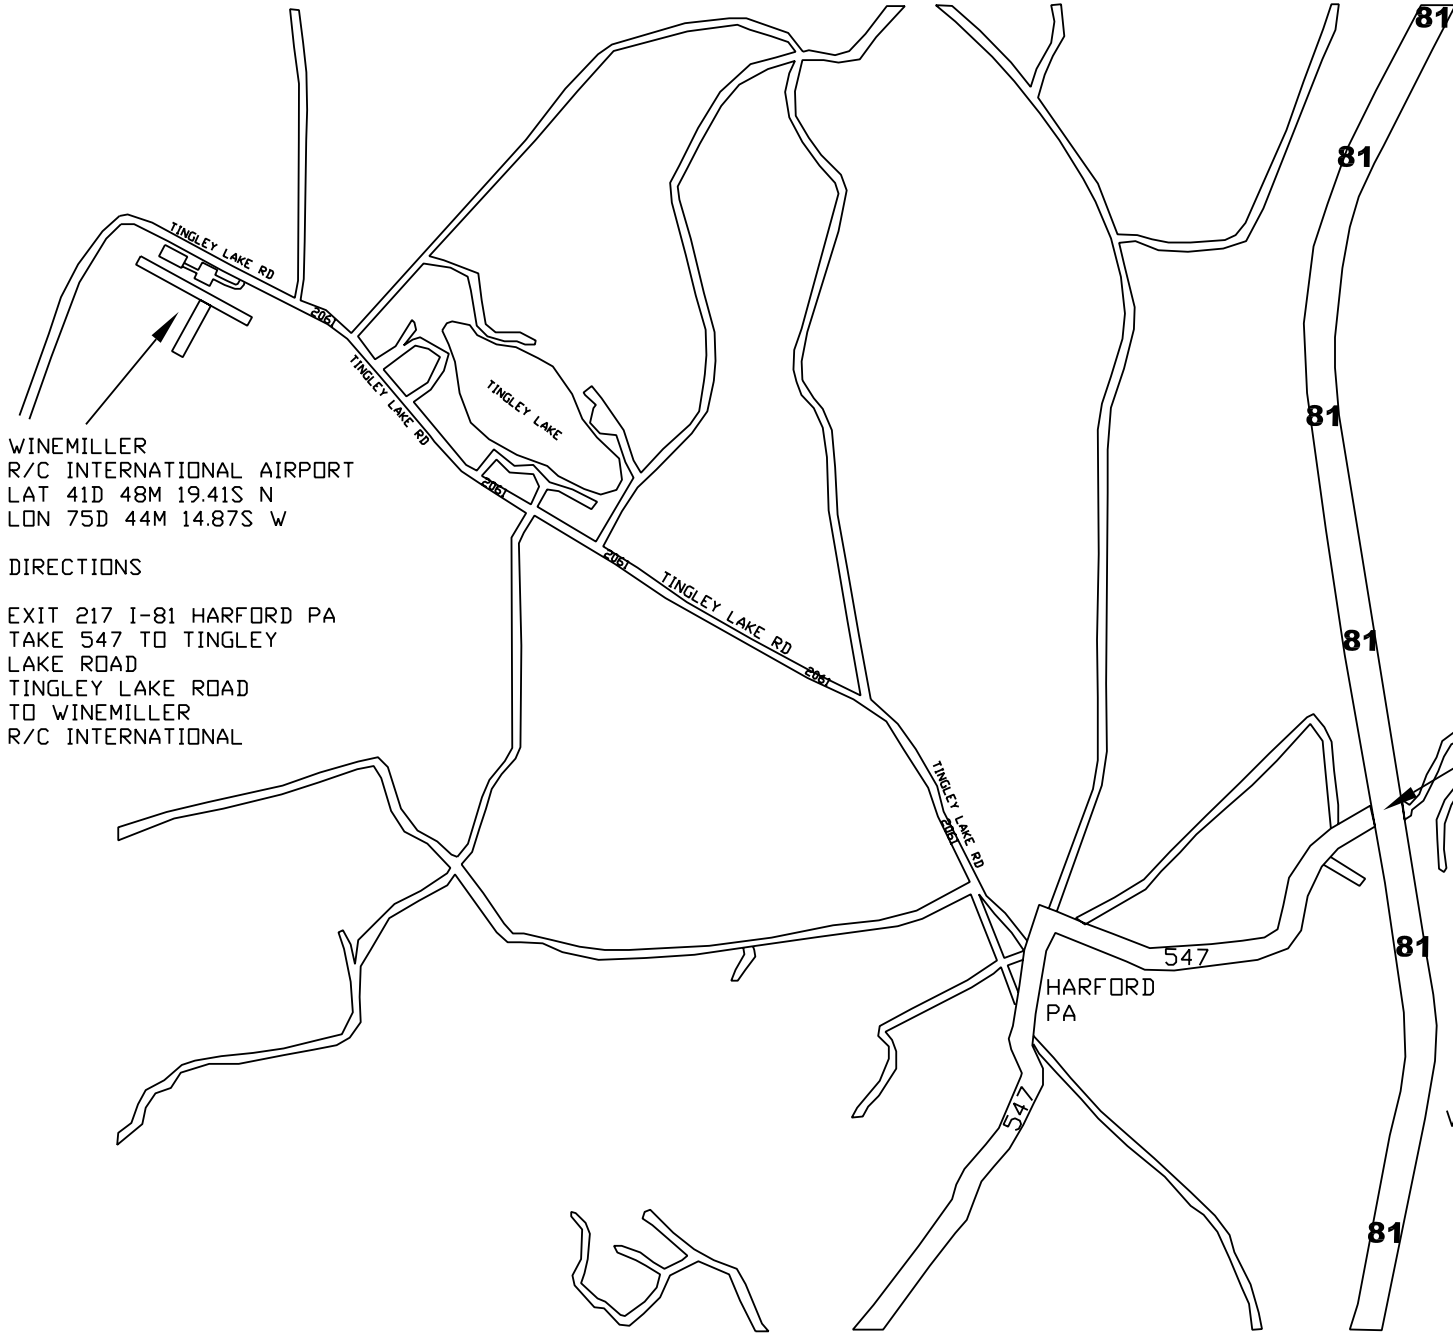

NORTH

BINGHAMTON NY

WINEMILLER
 R/C INTERNATIONAL AIRPORT
 LAT 41D 48M 19.41S N
 LON 75D 44M 14.87S W

DIRECTIONS

EXIT 217 I-81 HARFORD PA
 TAKE 547 TO TINGLEY
 LAKE ROAD
 TINGLEY LAKE ROAD
 TO WINEMILLER
 R/C INTERNATIONAL

SOUTH

WILKES BARRE / SCRANTON

EXIT
217